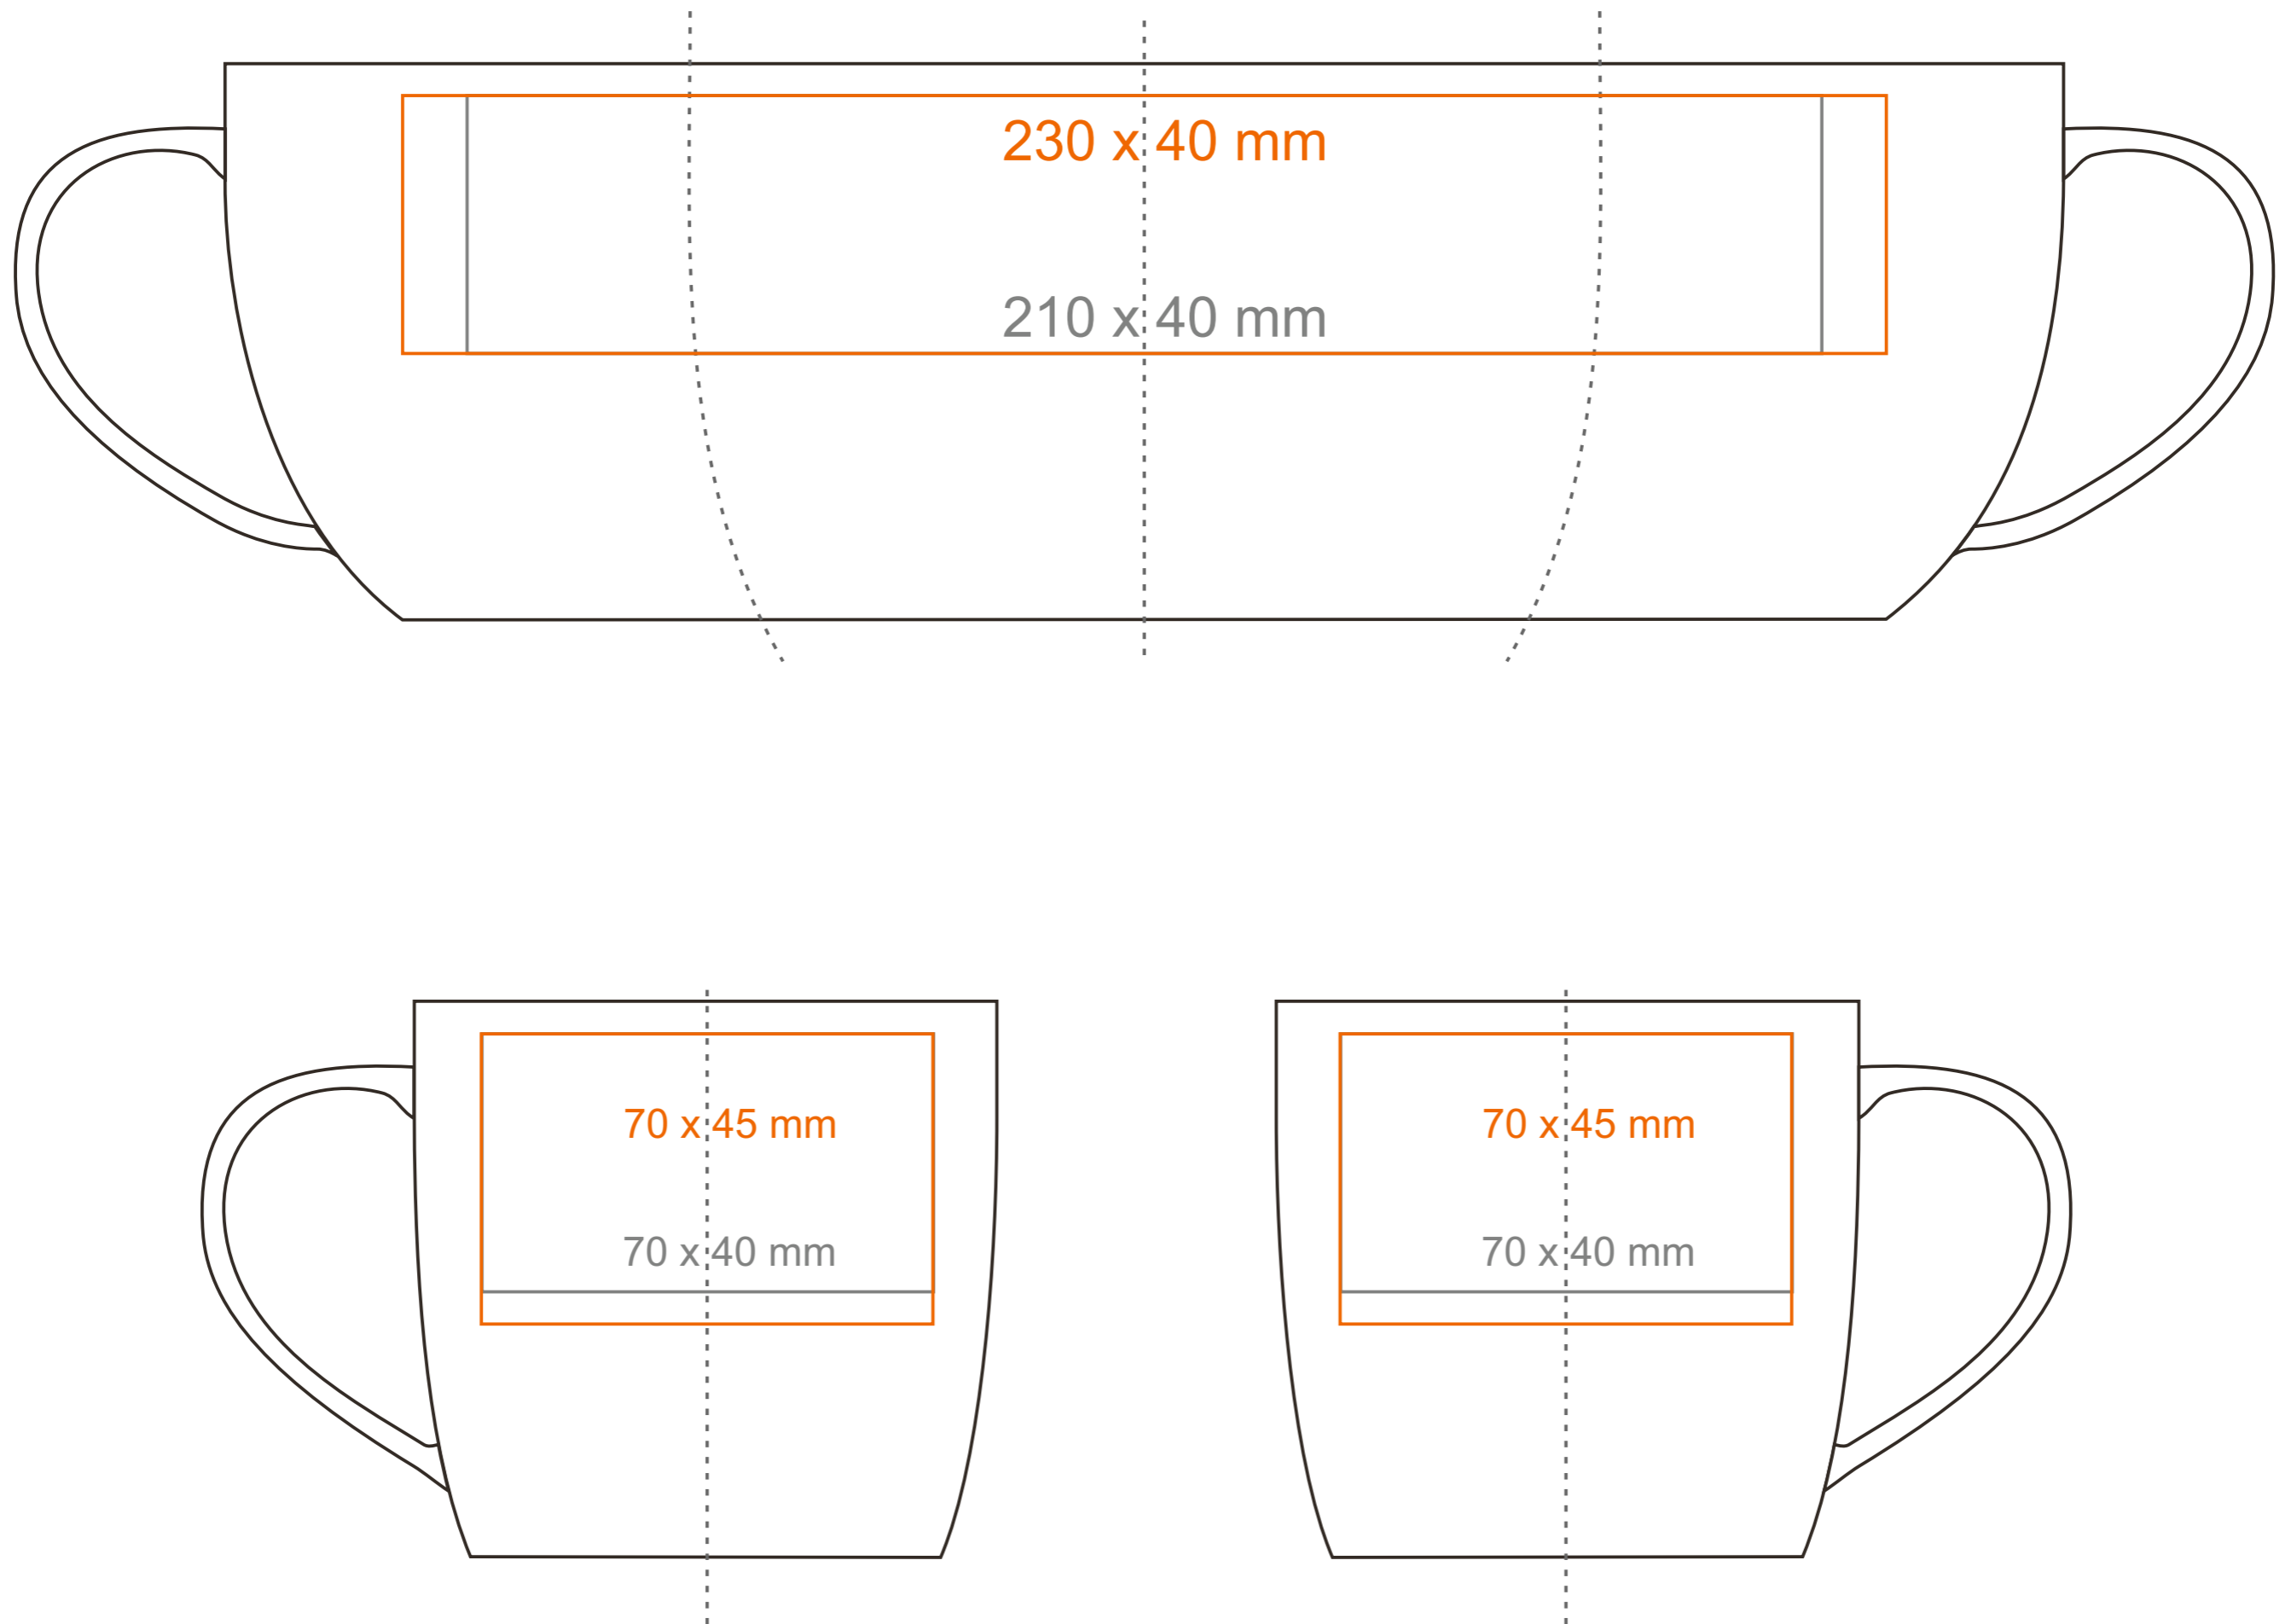

M_038 Handy

300 ml / h: 85 mm / Ø 90 mm

- Imprint on the handle
- Imprint on the inside
- Imprint on the bottom inside
- Imprint on the bottom outside

- 50 x 10 mm
- 50 x 20 mm
- Ø 40 mm
- Ø 45 mm

*In the case of projects for transfer print running outside of the standard print area, please contact our sales department.

[How to prepare print material](#)

meaning

- Transfer Print
- Sensitive Touch
- Direct Print