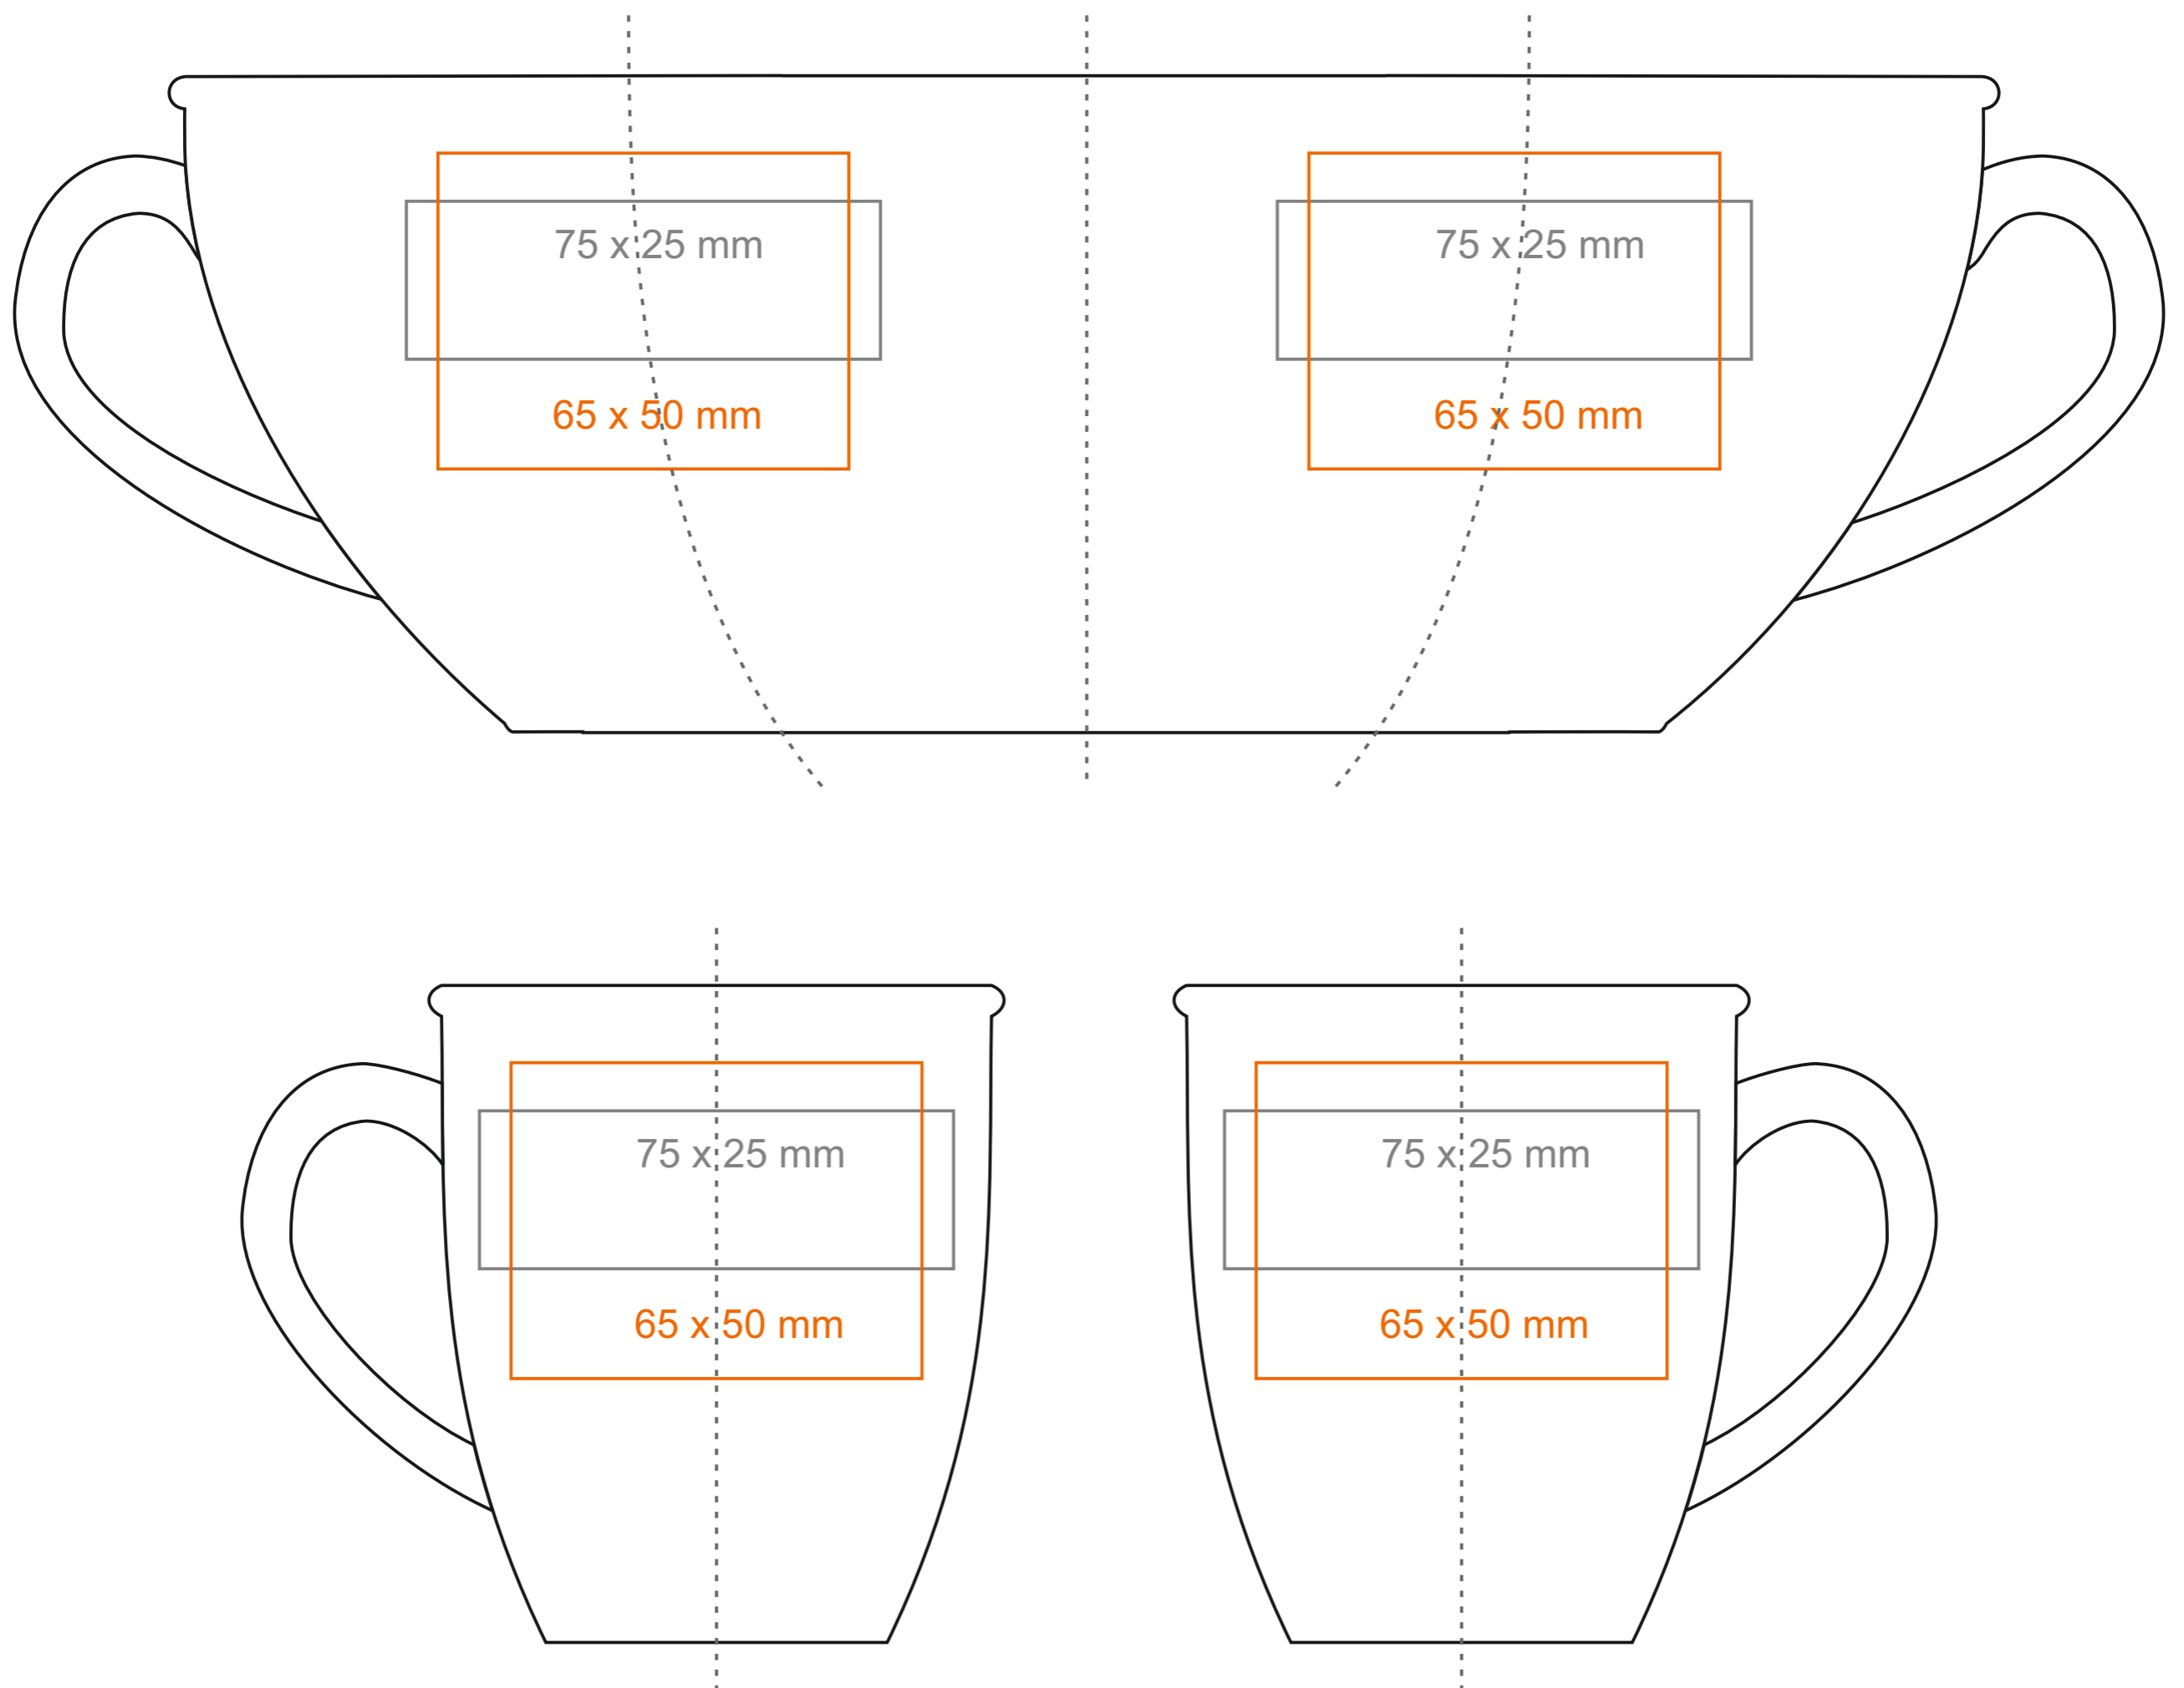

M_131 Bell

320 ml / h: 104 mm / Ø 92 mm

Imprint on the inside
 Imprint on the bottom inside
 Imprint on the bottom outside

- 50 x 20 mm
 - Ø 30 mm
 - Ø 30 mm

*In the case of projects for transfer print running outside of the standard print area, please contact our sales department.

[How to prepare print material](#)

meaning

— Transfer Print
 — Sensitive Touch
 — Direct Print