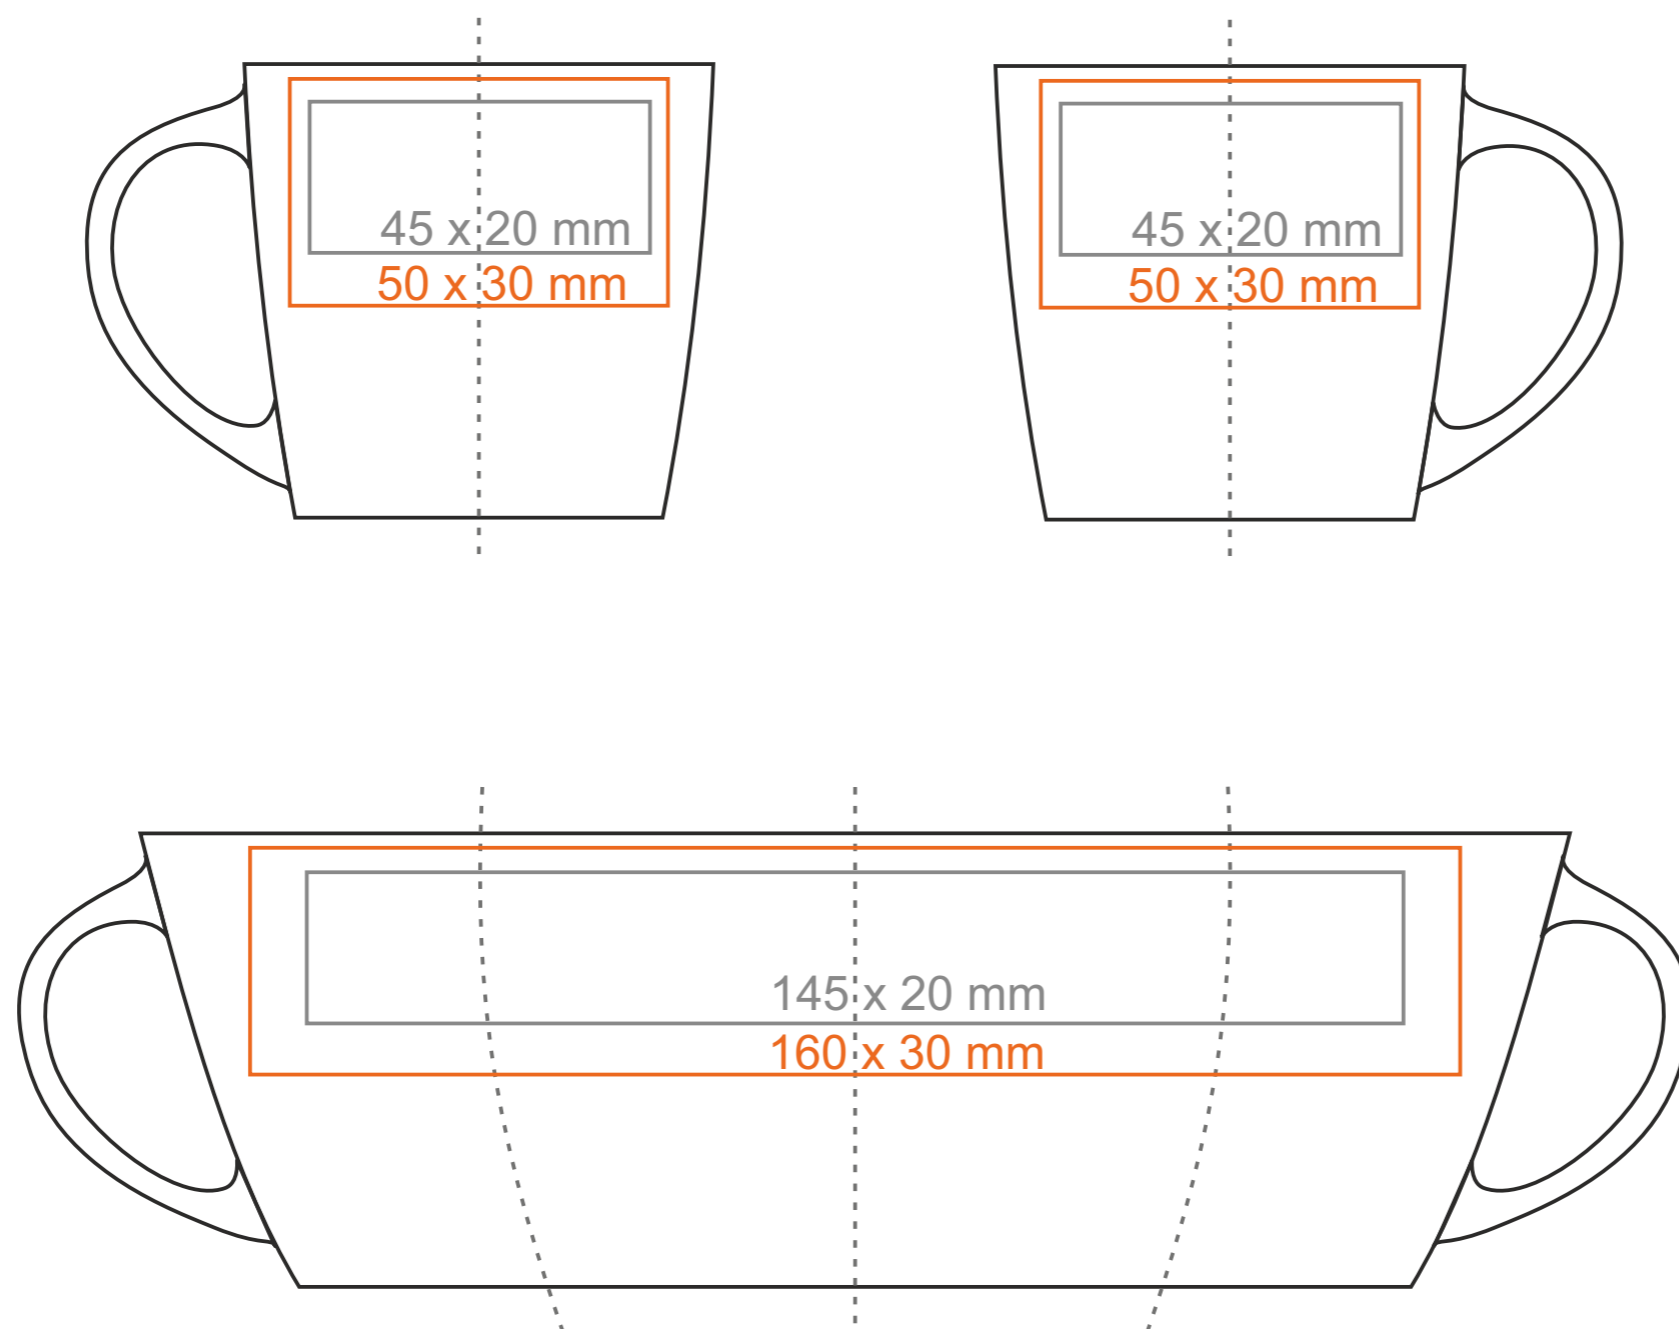

M_507 Handy Small Supreme

100 ml / h: 60 mm / Ø 62 mm

- | | |
|-------------------------------|--------------|
| Imprint on the inside | - 40 x 10 mm |
| Imprint on the bottom inside | - Ø 25 mm |
| Imprint on the bottom outside | - Ø 30 mm |

*In the case of projects for transfer print running outside of the standard print area, please contact our sales department.

[How to prepare print material](#)

meaning

- Transfer Print
- Sensitive Touch
- Direct Print