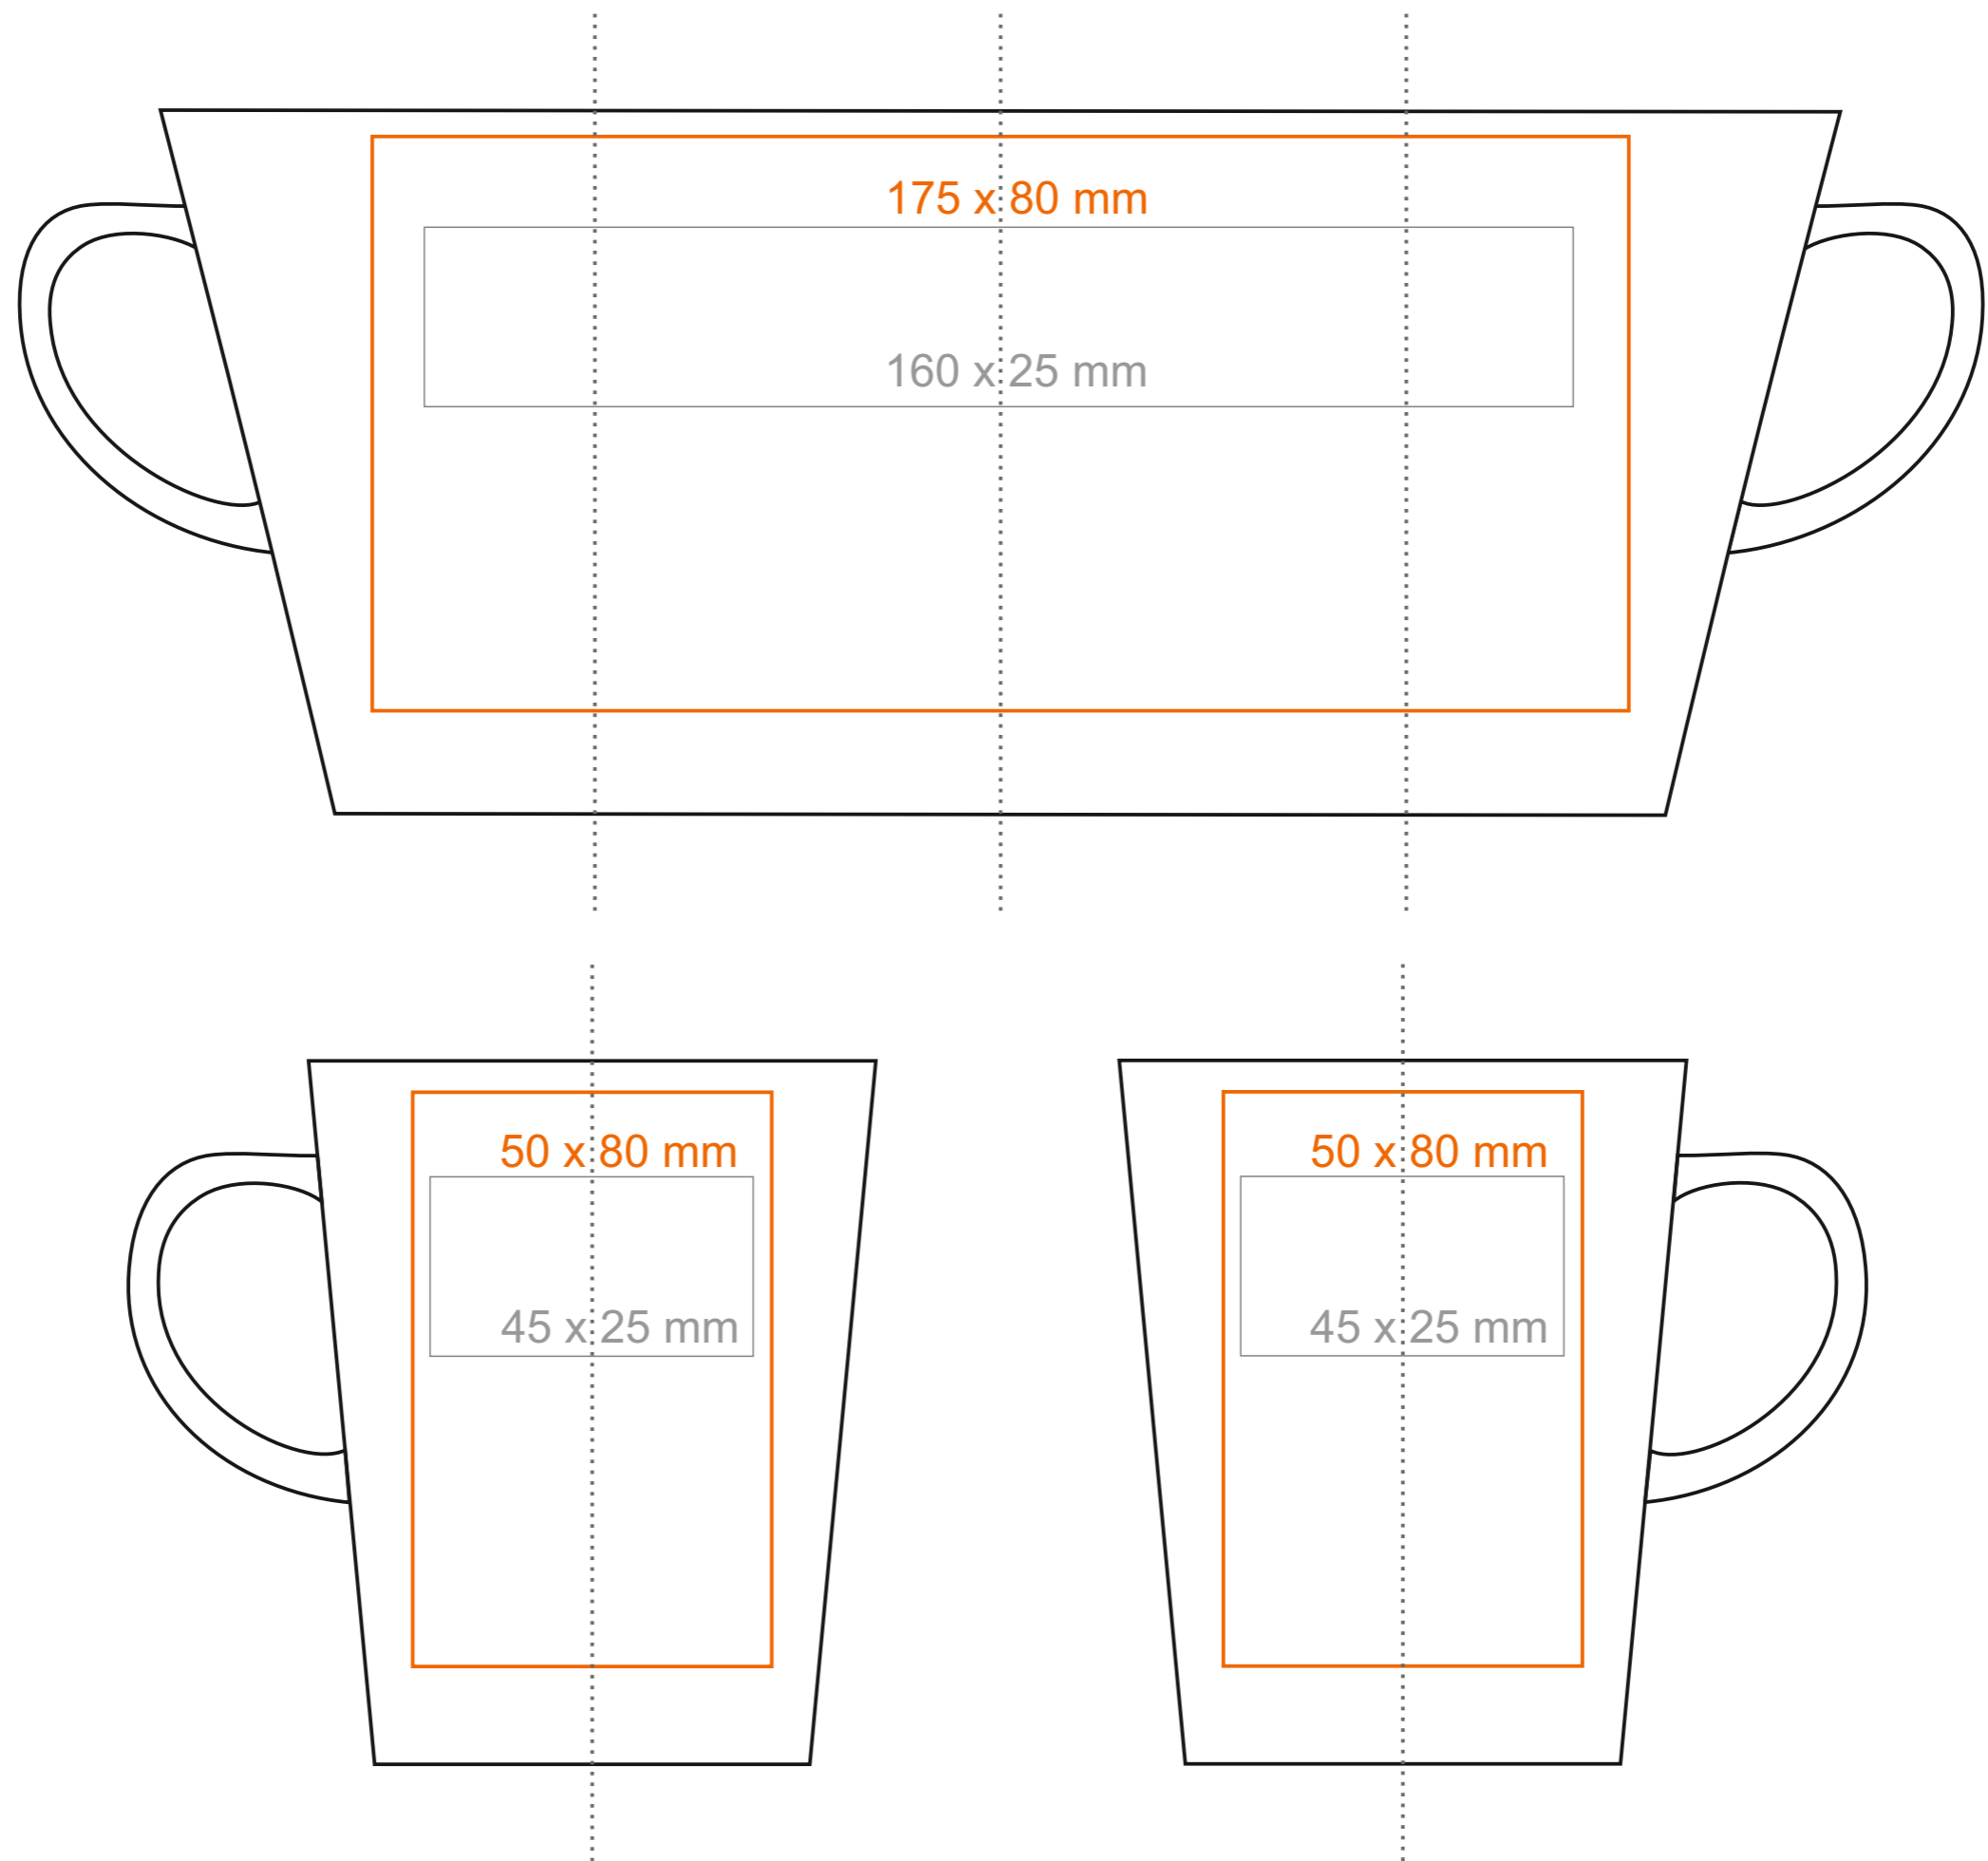

M_561 Victor Bianco

240 ml / h: 98 mm / Ø 79 mm

Imprint on the handle
 Imprint on the inside
 Imprint on the bottom inside
 Imprint on the bottom outside

- 50 x 10 mm
- 40 x 20 mm
- Ø 30 mm
- Ø 30 mm

*In the case of projects for transfer print running outside of the standard print area, please contact our sales department.

[How to prepare print material](#)

meaning

- Transfer Print
- Sensitive Touch
- Direct Print